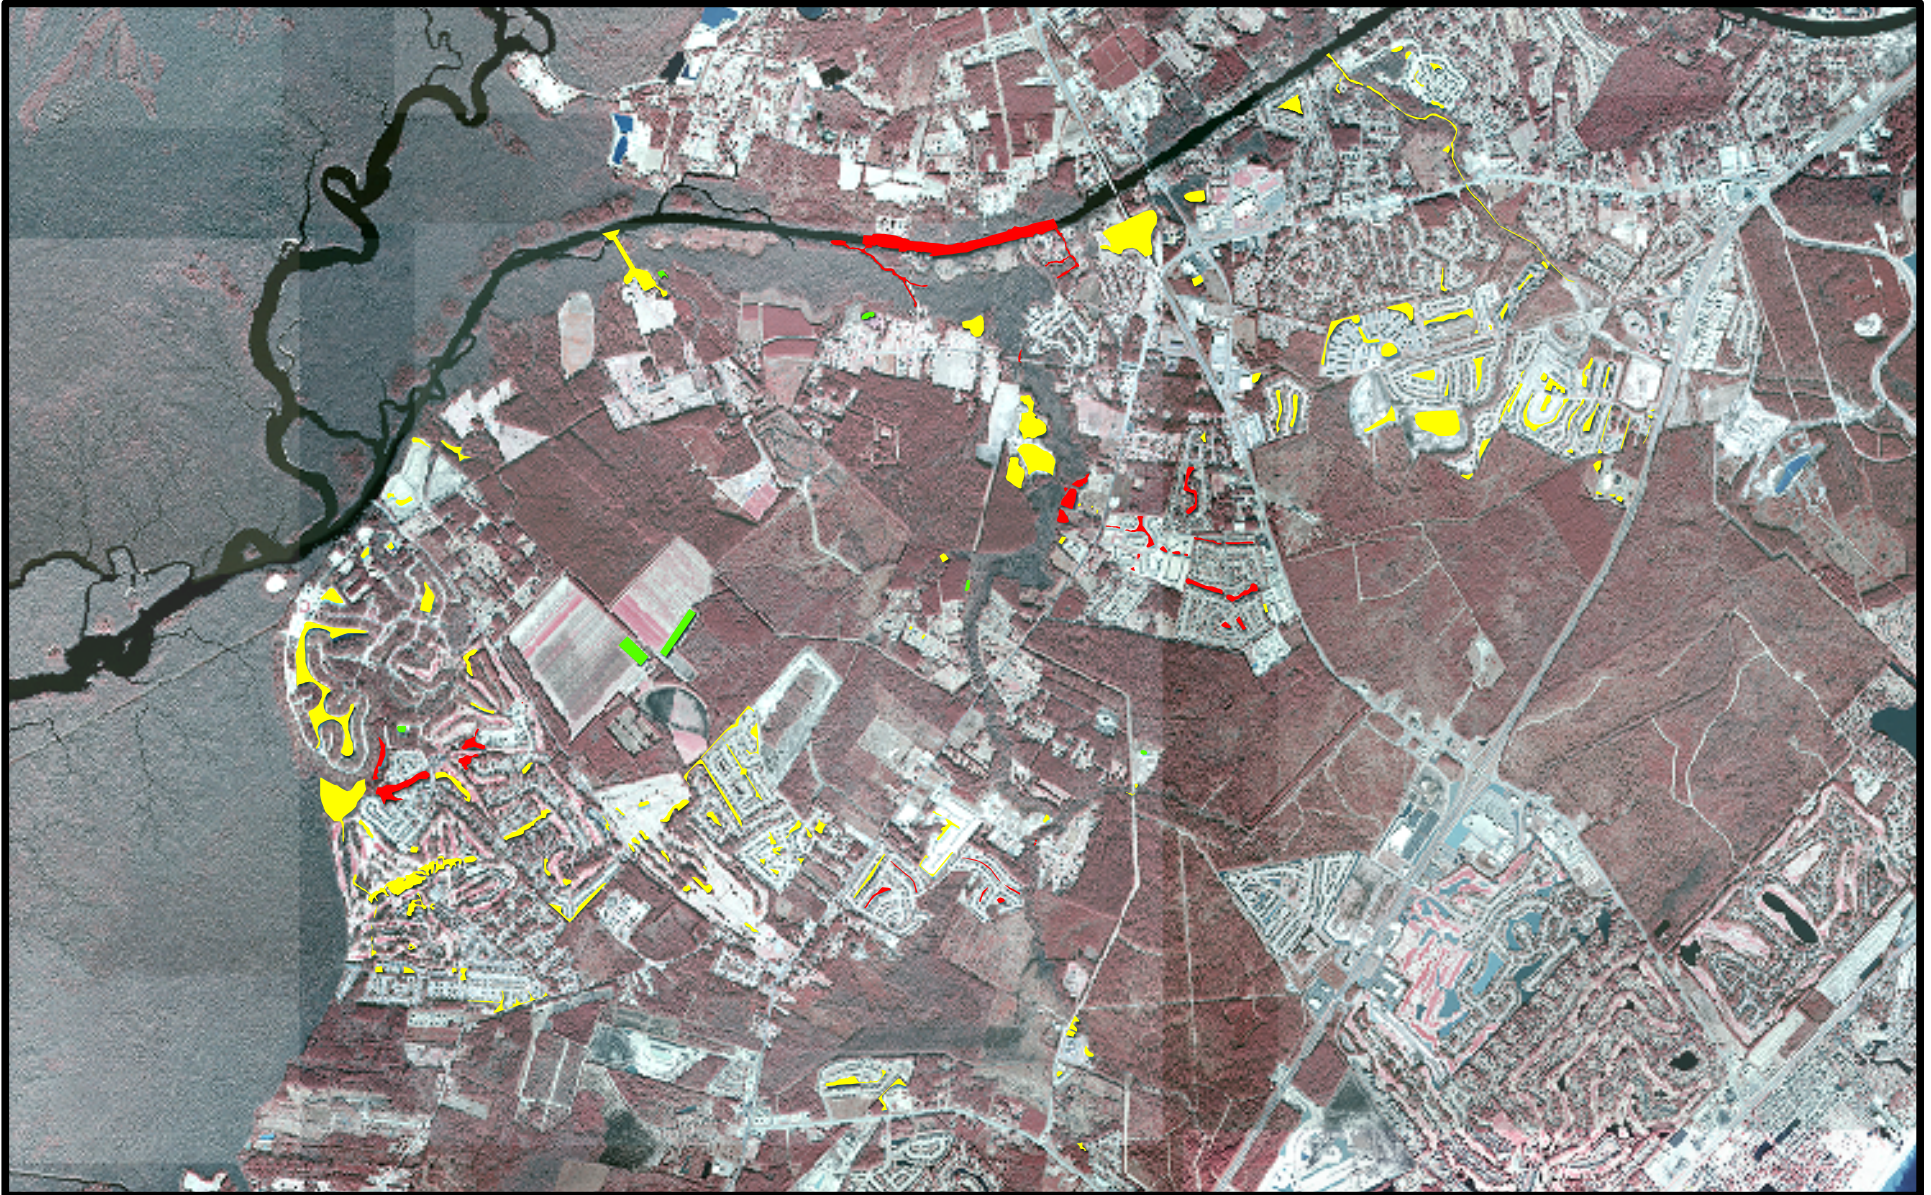

Horry County Island Apple Snail Report

Legend	
HorryCountyPonds	
	Infested
	No IAS
	Not Surveyed

As of 8/01/2008 Island Apple Snail known presence and absence were as indicated on the map. Waterbodies that are not color coded have not been inspected, ponds in the "Not Surveyed" category could not be found and or accessed. "Infested" waters were treated with the exception of the Waccamaw River and the drainage that feeds its known infested area.

Map Produced by:
Aquatic Nuisance
Species Program
SC DNR